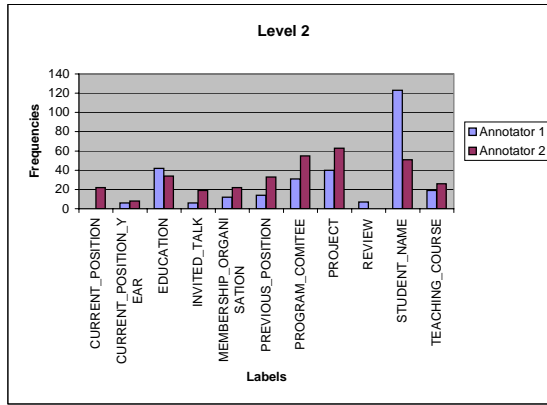

Level 2	Annotator 1	Annotator 2
CURRENT_POSITION	0	22
CURRENT_POSITION_YEAR	6	8
EDUCATION	42	34
INVITED_TALK	6	19
MEMBERSHIP_ORGANISATION	12	22
PREVIOUS_POSITION	14	33
PROGRAM_COMITEE	31	55
PROJECT	40	63
REVIEW	7	0
STUDENT_NAME	123	51
TEACHING_COURSE	19	26
	300	333