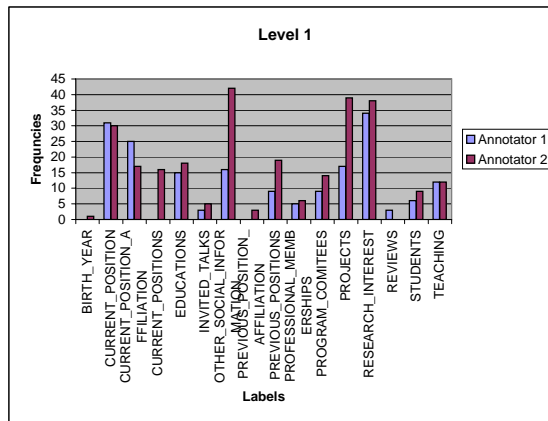

Level 1	Annotator 1	Annotator 2
BIRTH_YEAR	0	1
CURRENT_POSITION	31	30
CURRENT_POSITION_AFFILIATION	25	17
CURRENT_POSITIONS	0	16
EDUCATIONS	15	18
INVITED_TALKS	3	5
OTHER_SOCIAL_INFORMATION	16	42
PREVIOUS_POSITION_AFFILIATION	0	3
PREVIOUS_POSITIONS	9	19
PROFESSIONAL_MEMBERSHIPS	5	6
PROGRAM_COMMITTEES	9	14
PROJECTS	17	39
RESEARCH_INTEREST	34	38
REVIEWS	3	0
STUDENTS	6	9
TEACHING	12	12
	185	269