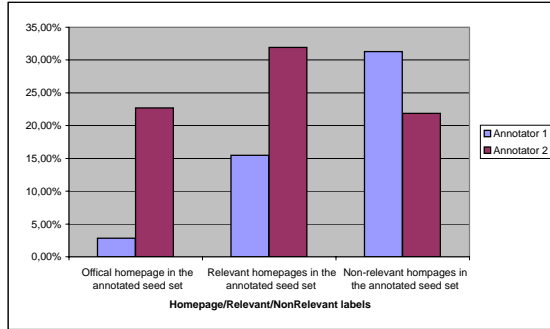

Statistics

Number of researchers	89
Number of downloadable Google hits	455
Average number of downloadable hits per person	5,11
Number of files	5282
Average number of files per person	59,34
Average file size (kB)	5,98

Annotator specific statistics	Annotator 1	Annotator 2	Avg
Number of annotated researchers	48	24	
Number of annotated files	2813	1242	
Processed	54%	27%	
Official homepage in the annotated seed set	2,85%	22,69%	12,77%
Relevant homepages in the annotated seed set	15,45%	31,93%	23,69%
Non-relevant homepages in the annotated seed set	31,30%	21,85%	26,58%